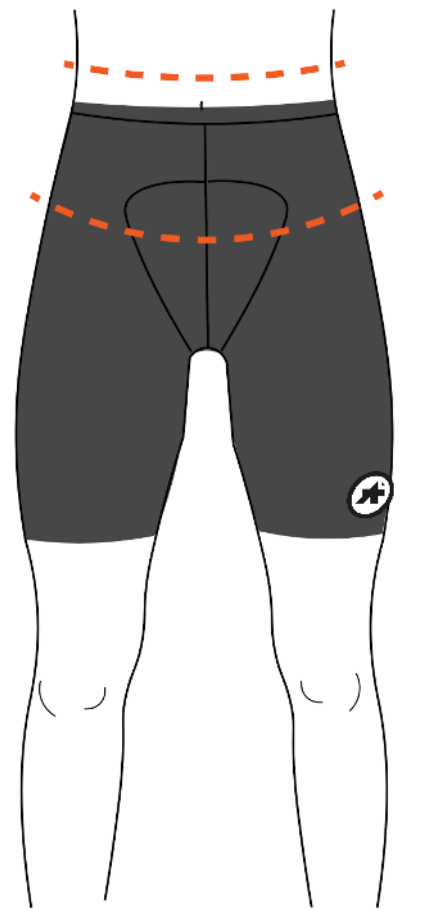

ASSOS SIZING GUIDE

SHORTS / TIGHTS / KNICKERS

WAIST: Measure around the narrowest part of your waist. **HIPS:** Measure around the fullest part of your hips. **HEIGHT:** Measure your height from head to toe. **CHEST:** Measure around the fullest part of your chest. (Measurements are represented in inches and feet)

MEN		XS	S	M	L	XL	XLG	TIR
	Waist		27.5 - 29.1	29.2 - 31.5	31.6 - 33.8	33.9 - 36.2	36.3 - 39	39.1 - 41.7
Hips		35 - 37.4	37 - 39.4	39 - 41.7	41.3 - 43.3	42.9 - 45.6	45.3 - 47.6	47.2 ++
Height		5'1" - 5'7"	5'5" - 5'10"	5'8" - 6'2"	5'10" - 6'3"	5'11" - 6'4"	6'1" ++	6'1" ++

WOMEN		XS	S	M	L	XL	XLG
	Hips		31.5 - 33.8	33.9 - 36.6	36.7 - 39.4	39.5 - 41.1	41.2 - 44.9
Height		4'10" - 5'3"	5'1" - 5'6"	5'4" - 5'10"	5'6" - 5'11"	5'7" - 6'	5'9" ++

JERSEYS / JACKETS / SHELLS / VEST / BASELAYERS

MEN		XS	S	M	L	XL	XLG	TIR
		0	I	II	III			
Chest		34.6 - 35.8	35.9 - 37.4	37.5 - 39.4	39.5 - 41.7	41.8 - 44.5	44.6 - 47.6	47.8 - 50.8
Waist		27.5 - 29.1	29.2 - 31.5	31.6 - 33.8	33.9 - 36.2	36.3 - 39	39.1 - 41.7	41.8 ++
Height		5'1" - 5'7"	5'5" - 5'10"	5'8" - 6'2"	5'10" - 6'3"	5'11" - 6'4"	6'1" ++	6'1" ++